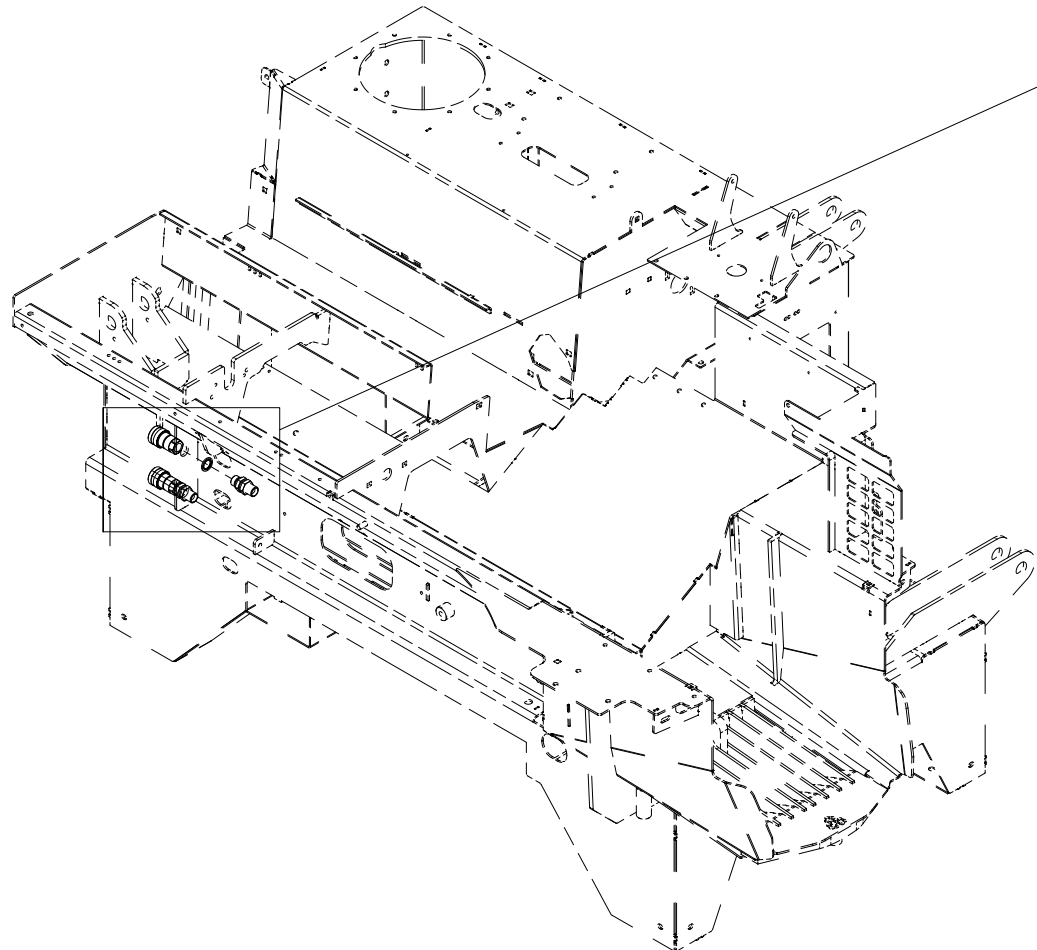

022 Outlet for log rack VM370

Pos	Qty	Article no	Designation
1	2	2957804	Bulkhead bushing 1/2" BSP
2	2	2957861	Hydraulic gasket 1/2"
3	2	2957858	Quick coupling 1/2" fem.

023 Electrical box VM370

Pos	Qty	Article no	Designation
1	6	2451196	Hexagon screw with flange M6x10 EIZn 8.8 DIN 6921
2	4	2531023	Washer M4 EIZn DIN 125
3	4	2483606	Locking nut M4 EIZn DIN 985
4	1	41311213	Electric box bracket
5	1	41311214	Cover
6	1	4127615	Nipple with strain relief M20
7	1	4321701	Plug-connector 3-pole male
8	1	41331016	Complete junction box
9	4	2477135	Unbrako cylinder screw M4x16 EIZn DIN 912