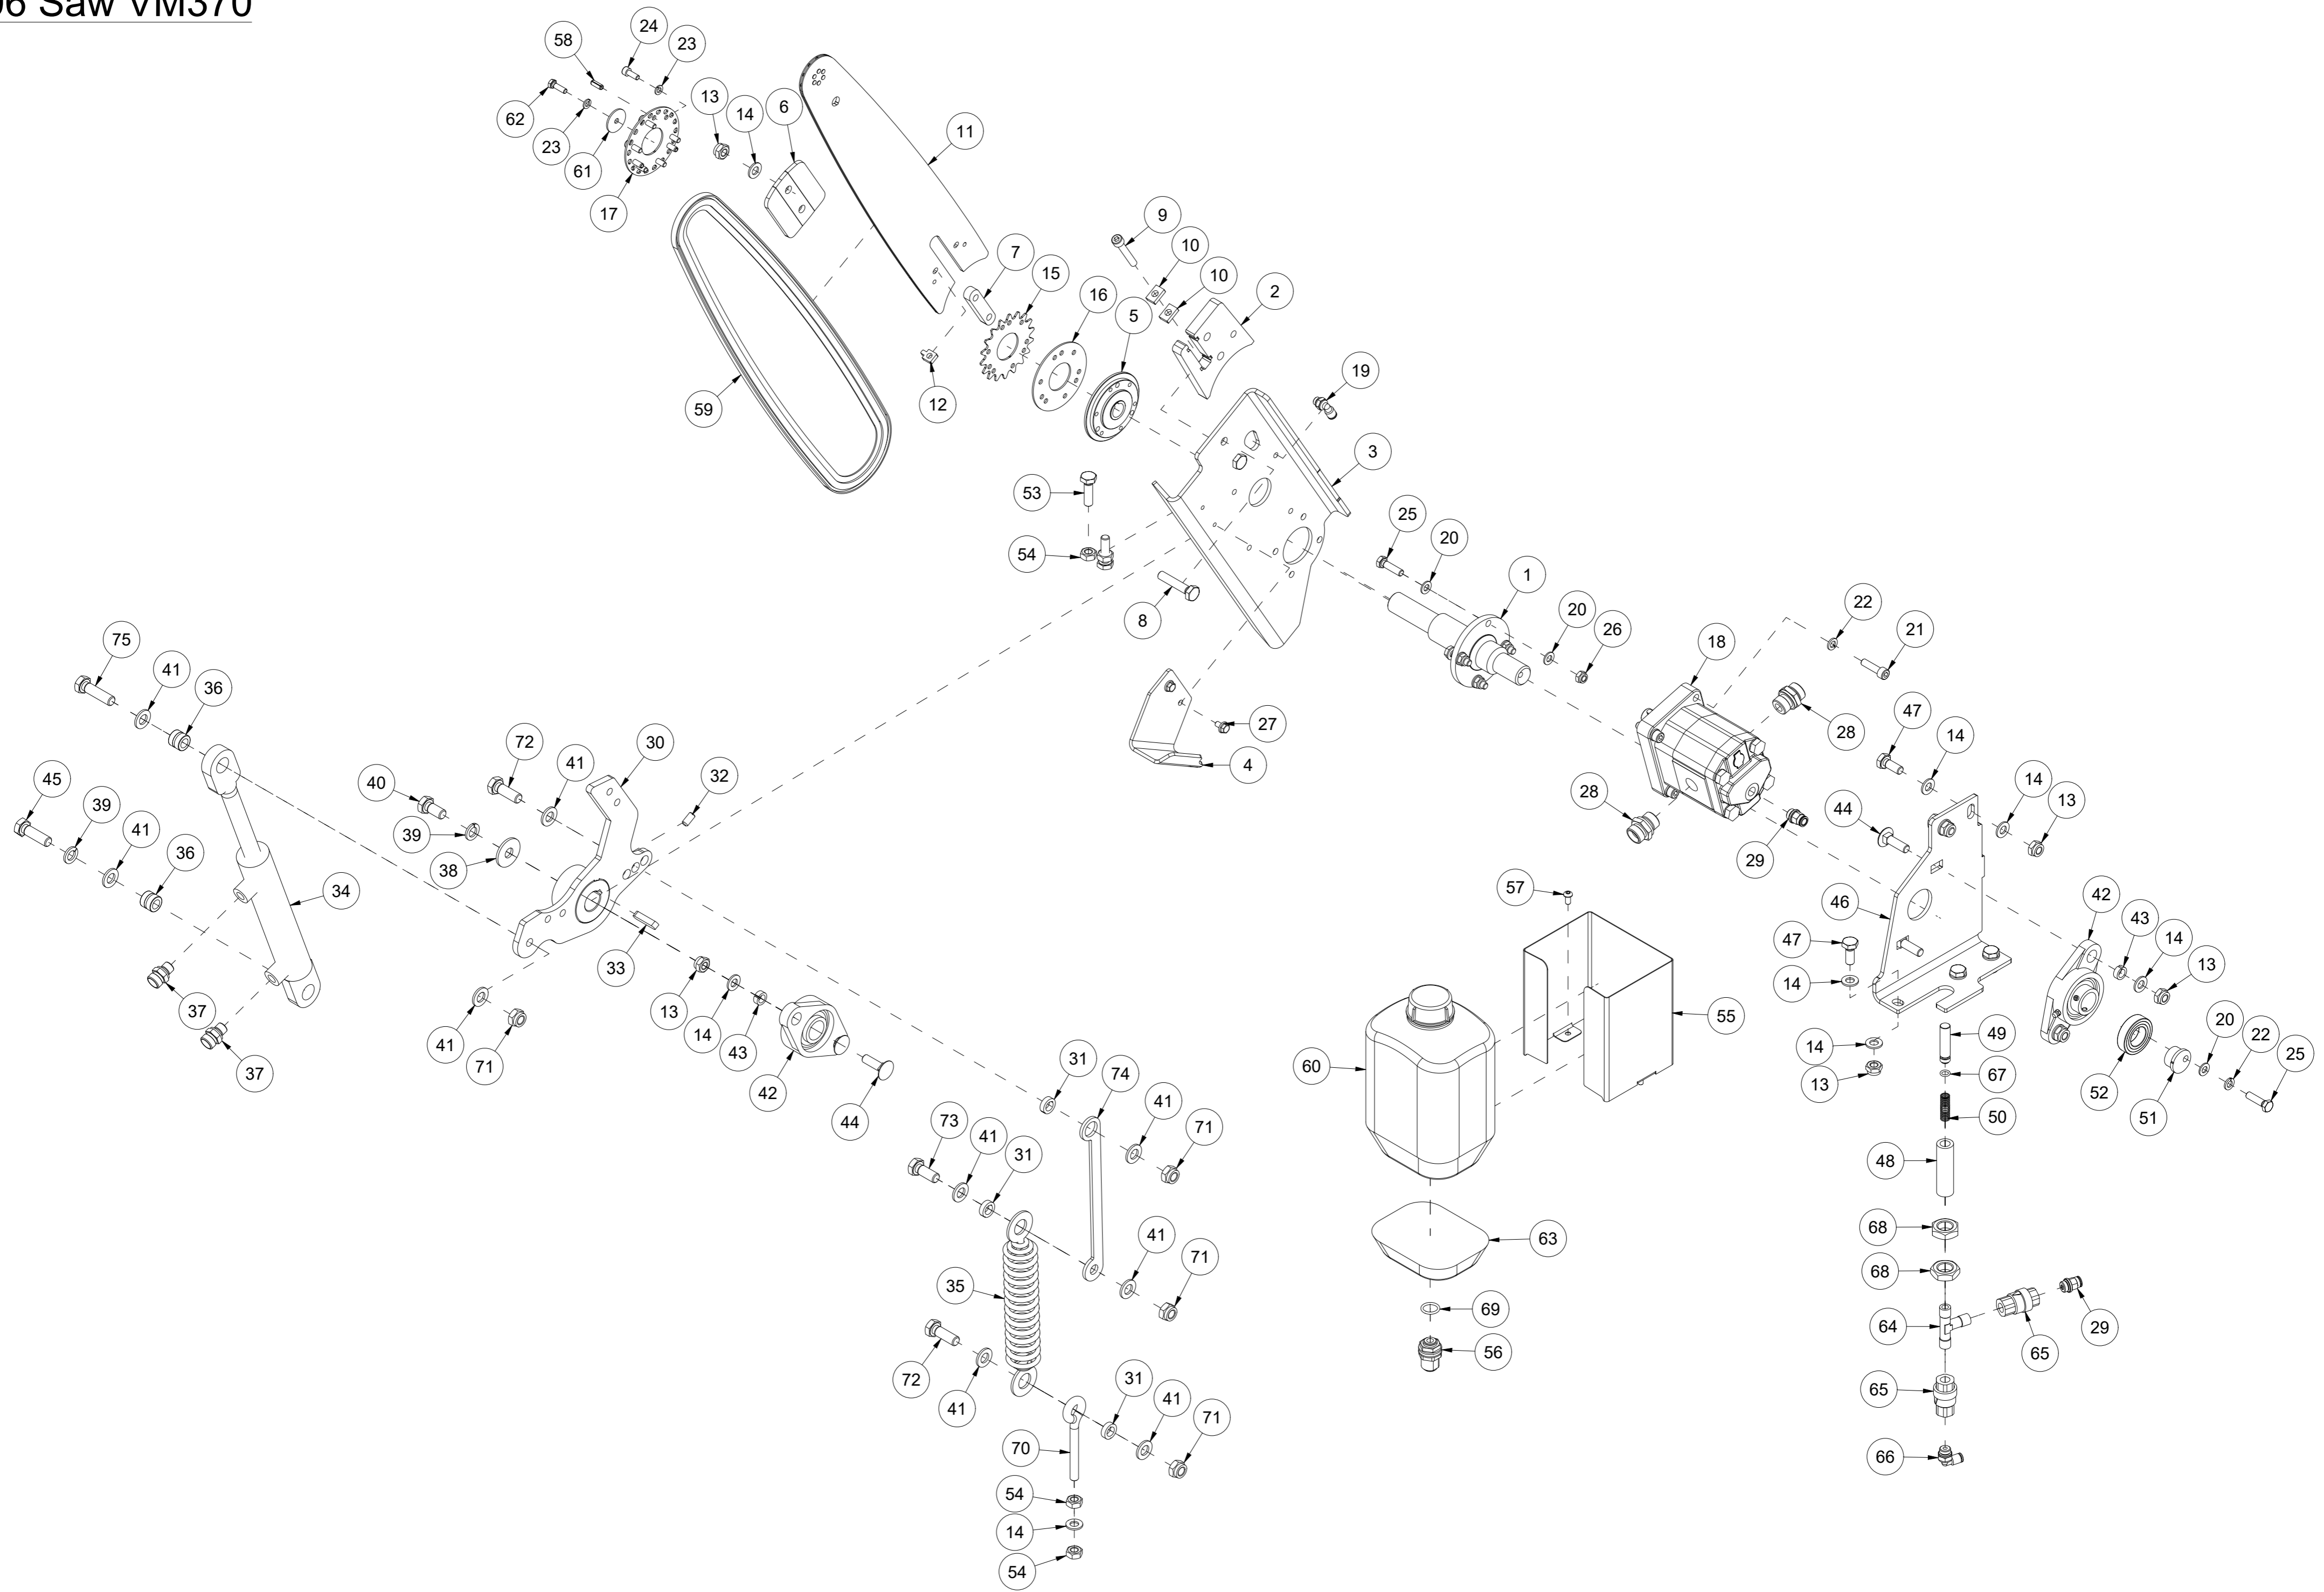

Pos	Qty	Article no	Designation	Pos	Qty	Article no	Designation
1	1	41311033	Saw shaft movement	57	2	2476197	Hex round head screw M6x12 EIZn ISO 7380
2	1	41311015	Fixing block	58	3	2525203	Tension sleeve 6x16 St DIN 1481
3	1	41311024	Sword bracket	59	1	2963133	Saw chain 78 joint 0,325" division
4	1	41311025	Log stopper sliding plate	60	1	41311085	2,5 l Plastic container
5	1	41311156	Drive wheel saw chain	61	1	41201047	Washer Ø6,5/30x2
6	1	41121036	Damping plate	62	1	2422205	Hexagon screw M6x20 EIZn 8.8 DIN 933
7	1	41301095	Wedge	63	1	41311002	Saw chain oil
8	2	2425307	Hexagon screw M10x50 EIZn 8.8 DIN 933	64	1	2957500	Pipe connection T-piece BSP 1/4" ext.
9	1	2477256	Unbrako cylinder screw M8x50 EIZn DIN 912	65	2	2955330	Non-return valve 1/4"
10	2	41201205	Plate 13,5x20 Ø8,25	66	1	2957815	Lightning fittings 6mm 1/4" 90gr
11	1	41301014	Saw bar 0,325" L513 with nose wheel	67	1	2233008	O-ring 8,00x2,00 NBR 70
12	1	41201206	Tension tap	68	2	2482615	Hexagon nut, low M20x1,5 EIZn DIN 936
13	11	2483610	Locking nut M10 EIZn DIN 985	69	1	2233018	O-ring 17,13x2,62 NBR 70
14	17	2531060	Washer M10 EIZn DIN 125	70	1	2478314	Eye bolt M10x80
15	1	41301003	Middle drive sprocket	71	4	2483611	Locking nut M12 EIZn DIN 985
16	1	41301001	Inner drive sprocket	72	2	2422350	Hexagon screw M12x35 EIZn 8.8 DIN 933
17	1	41301002	Outer drive sprocket	73	1	2422348	Hexagon screw M12x30 EIZn 8.8 DIN 933
18	1	2955564	Cog wheel motor GR2 8 ccm	74	1	41331005	Extender
19	1	2957814	Flash fittings 6mm 1/8" 90gr	75	1	2425354	Hexagon screw M12x45 EIZn 8.8 DIN 933
20	9	2531047	Washer M8 EIZn DIN 125				
21	4	2477248	Unbrako cylinder screw M8x30 EIZn DIN 912				
22	5	2534047	Spring washer M8 EIZn DIN 127				
23	7	2534039	Spring washer M6 EIZn DIN 127				
24	6	2477200	Unbrako cylinder screw M6x16 EIZn DIN 912				
25	5	2422248	Hexagon screw M8x30 EIZn 8.8 DIN 933				
26	4	2483609	Locking nut M8 EIZn DIN 985				
27	2	2451196	Hexagon screw with flange M6x10 EIZn 8.8 DIN 6921				
28	2	2957768	Hexagon nipple GEK BSP 1/2" L15 ED				
29	2	2957818	Flash fittings 8mm 1/4" Straight				
30	1	41211031	Arm				
31	3	41311076	Washer Ø12,2/20x6				
32	1	2473239	Threaded pin M8x16 St DIN 916				
33	1	2115131	Cotter 8x7 L36 St DIN 6885A				
34	1	2955362	Cylinder 32x20x125 H20H20				
35	1	2913041	Extension spring Dt5,38 Dy41 L240 A2				
36	2	41301089	Sliding bearing				
37	2	2957756	Hexagon nipple GEK BSP 1/4" L12 ED				
38	1	2533090	Body washer M12 EIZn DIN 9021				
39	2	2534069	Spring washer M12 EIZn DIN 127				
40	1	2422346	Hexagon screw M12x25 EIZn 8.8 DIN 933				
41	9	2531069	Washer M12 EIZn DIN 125				
42	2	2954169	Flange bearing UCFL 205 25mm				
43	4	41111067	Bushing				
44	4	2344332	Locking screw M10x35 EIZn 8.8 DIN 603				
45	1	2422352	Hexagon screw M12x40 EIZn 8.8 DIN 933				
46	1	41311034	Sword holder bracket				
47	5	2422297	Hexagon screw M10x25 EIZn 8.8 DIN 933				
48	1	41201132	Cylinder				
49	1	41201127	Piston				
50	1	2912068	Extension spring Dt1,0 Di9,0 L45 St				
51	1	41201190	Eccentric bushing				
52	1	2951124	Ball bearing 6005 2RS 25x47x12 DIN 625				
53	2	2422301	Hexagon screw M10x35 EIZn 8.8 DIN 933				
54	4	2481610	Hexagon nut M10 EIZn DIN 934				
55	1	41311084	Stand for chain oil tank				
56	1	2957811	Bulkhead bushing Ø8,0